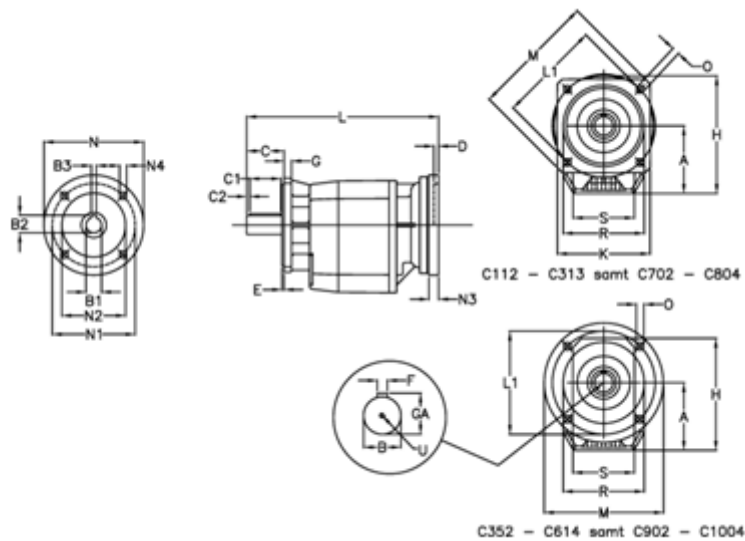

Data Sheet

Article number: 40600800892455
 Description: Helical gearbox
 C802F-8,9-P160B5

Measures

A = 247.0	D = 6.0	L1 = 350	R = 320
B = 80	E = 5	M = 400	S = 300
B1 = 42	F = 22	N = 350	U = M20x42
B2 = 45.3	G = 20	N1 = 300	
B3 = 12	GA = 85.0	N2 = 250	
C = 140	H = 422.0	N3 = 23	
C1 = 110	K = 350	N4 = 18	
C2 = 15	L = 635.0	O = 18.0	